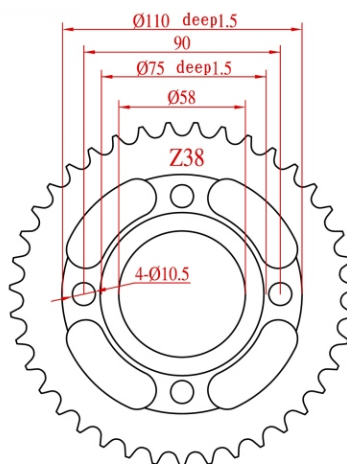

193986

KIT ARRASTRE MOTO CHINA(16T-38T)(R)

201774

KIT ARRASTRE ITALIKA FT125 (15-38T) (R)

152607

KIT ARRASTRE SUZ AX100/AKT100 (R)

204972

KIT ARRASTRE MOTO CHINA(16T-38T)(R)