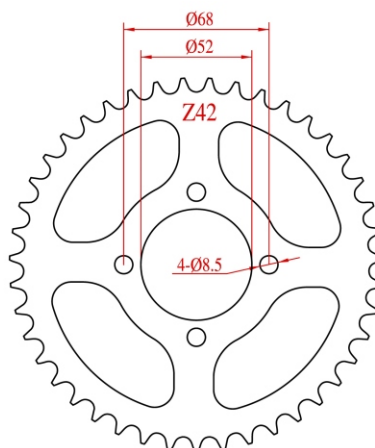

193986

KIT ARRASTRE MOTO CHINA(16T-38T)(R)

201774

KIT ARRASTRE ITALIKA FT125 (15-38T) (R)

152607

KIT ARRASTRE SUZ AX100/AKT100 (R)

204972

KIT ARRASTRE MOTO CHINA(16T-38T)(R)